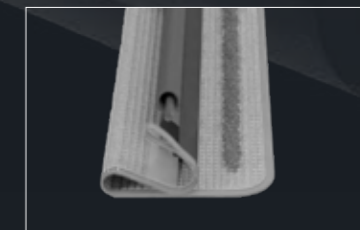

Reversible

Reset the Power Squeegee on the Ultra-Microfibre to reveal a clean section. Once dirty, flip the Ultra-Microfibre for continued clean use.

*Compared to conventional flat mops.