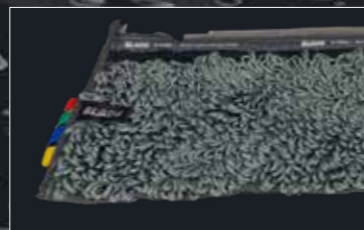

## Power Squeegee

After scrubbing your floors with JET3, use BLADE's sharp, flexible rubber Power Squeegee to direct the dirty liquid into a floor drain, leaving floors instantly dry.