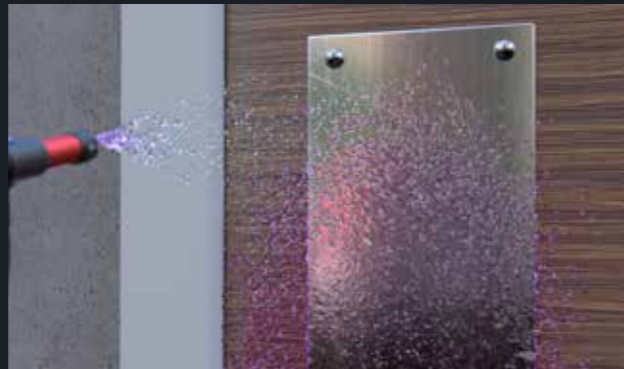

STORM® used at prestigious
GLOBAL LEADING AIRPORTS

Method For Flat Touch Point Disinfection.

Spray

Use STORM® 30cm(12in) away from the surface and spray from bottom to top, in a slow controlled motion.

Inspect

When the disinfectant is applied correctly, STORM® will achieve a Perfect Liquid Layer on flat surfaces. No wiping needed.

See gaps?

Move closer to the surface and spray again in a slow, controlled motion with STORM®.

Method For 3D Touch Point Disinfection.

Spray

Use STORM® 30cm(12in) away from the surface and spray from bottom to top, in a slow controlled motion.

Wipe

Dispense an M-Wipe from the on-board pouch and spray the wipe with STORM®. Now wipe the reverse side of the 3D touch point to apply disinfectant.