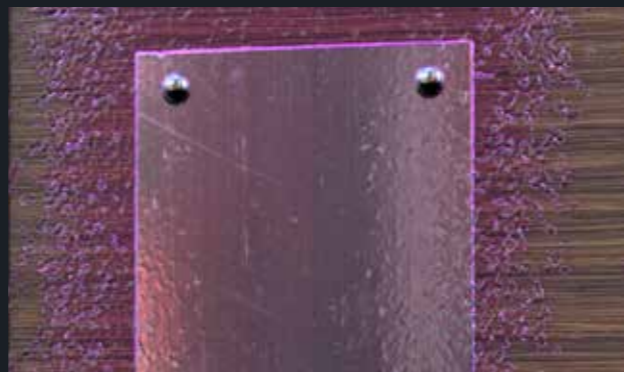

STORM® used at prestigious
GLOBAL LEADING AIRPORTS

Method For Flat Touch Point Disinfection.

Spray

Use STORM® 30cm(12in) away from the surface and spray from bottom to top, in a slow controlled motion.

Inspect

When the disinfectant is applied correctly, STORM® will achieve a Perfect Liquid Layer on flat surfaces. No wiping needed.

See gaps?

Move closer to the surface and spray again in a slow, controlled motion with STORM®.

Method For 3D Touch Point Disinfection.

Spray

Use STORM® 30cm(12in) away from the surface and spray from bottom to top, in a slow controlled motion.

Wipe

Dispense an M-Wipe from the on-board pouch and spray the wipe with STORM®. Now wipe the reverse side of the 3D touch point to apply disinfectant.