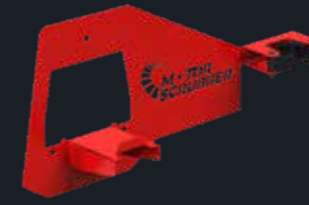

WALL DOCK

Wall Dock mounts STORM®, JET3 and BLADE to the wall for easy storage.